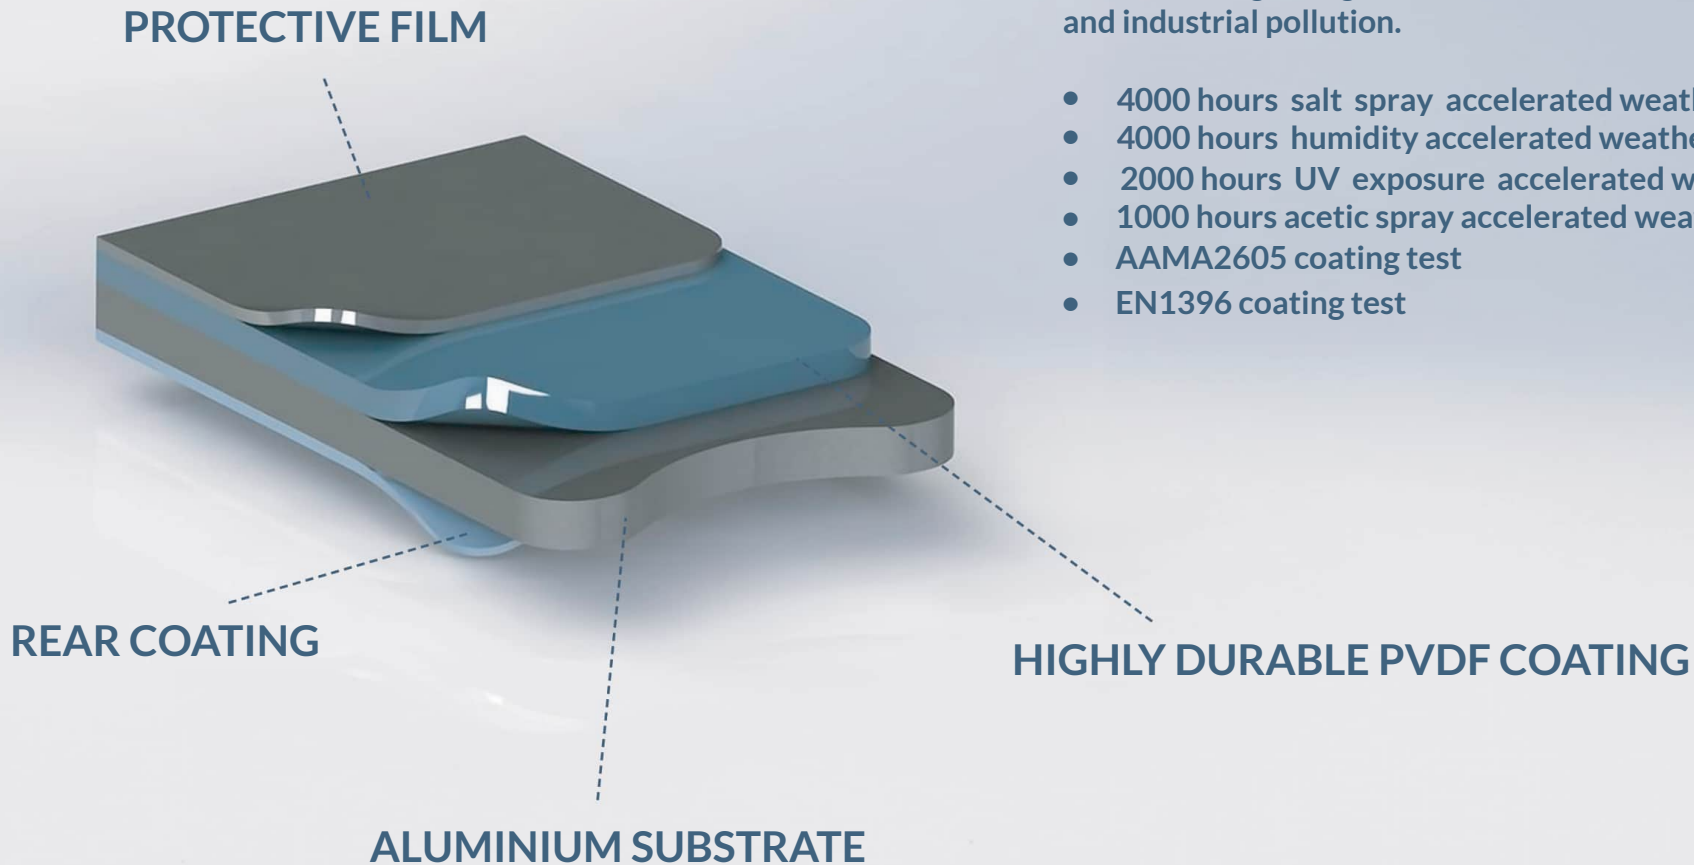

FUTURAL COLOUR CHART

FUTURAL (UK) LTD

128 City Road, London, United Kingdom, EC1V 2NX
sales@futural.co.uk
www.futural.co.uk

Futural is solid aluminium cladding panel that is A1 non-combustible to BS EN 13501-1 and suitable for any types of buildings with any height. Made from 5000 marine grade aluminium and PVDF coatings, it is highly durable and impact resistant, yet available in unlimited colour range. The superior PVDF architectural coating of Futural offers excellent UV stability and coil coated colour retention.

Futural has been tested to be compliant with below demanding standards, proving its high durability and optimum resistance to weather and industrial pollution.

- 4000 hours salt spray accelerated weathering test
- 4000 hours humidity accelerated weathering test
- 2000 hours UV exposure accelerated weathering test
- 1000 hours acetic spray accelerated weathering test
- AAMA2605 coating test
- EN1396 coating test